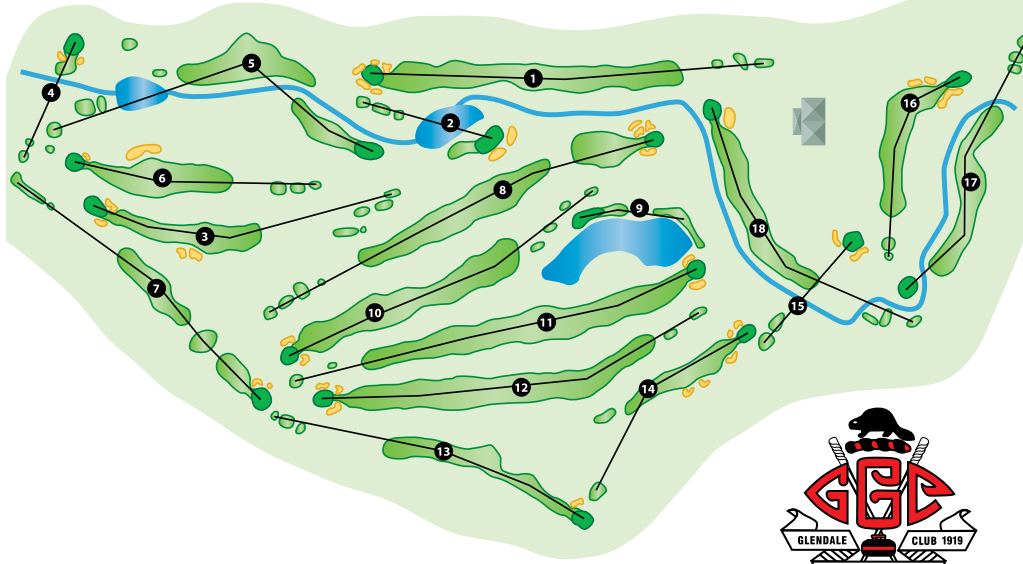

Hole	1	2	3	4	5	6	7	8	9	Out	Player										In	Total		
Blue	492	169	384	183	445	307	408	526	147	3061	428	520	488	407	278	172	265	348	382	3288	6349			
White	454	147	359	149	387	295	368	493	131	2783	385	509	482	400	265	145	239	325	345	3095	5878			
Red	440	122	332	131	301	274	351	469	102	2522	335	468	452	355	260	136	233	309	329	2877	5399			
Men's Handicap	3	11	7	17	1	15	9	5	13		2	10	6	4	18	14	16	12	8			HDCP	Net	
Women's Handicap	3	13	7	15	9	11	5	1	17		4	8	6	2	14	16	18	10	12					
Par	5	3	4	3	4	4	4	5	3	35	4	5	5	4	4	3	4	4	4	37	72			

Scorer: _____
 Attested: _____
 Date: _____

	Men's	Rating	Slope	Women's	Rating	Slope
Blue		71.7	136	White	74.3	134
White		69.4	125	Red	71.3	126
Red		67.3	118			

PIN POSITIONS

Front - Red

Middle - White

Back - Blue

All yardage indicators are to centre of green

LOCAL RULES

RCGA Rules Govern All Play

- Penalty areas:

Defined by yellow/red stakes

- Out of bounds:

Defined by white stakes and boundary fences

Please replace your divots. If that is not possible, fill your divot with the sand/seed mixture provided. Rake tracks in bunkers, keep carts on path wherever possible near tees and greens, repair ball marks on greens, and wear proper golf attire. Thanks... and good golfing!

WARNING:

LIGHTNING POSES A SERIOUS RISK!

When you suspect that there may be lightning or hear one long horn blast indicating the possibility of lightning, please immediately seek shelter in the clubhouse, other on-course buildings or automobiles. When none of the above is available, look for dense woods and low-lying areas. Avoid open areas, water, metal, wire fences, power lines and other overhead wires, isolated trees, elevated ground, maintenance machinery and golf carts. Raising umbrellas increases the risk when lightning is near. Three short horn blasts indicate it is safe to return to the course. While the golf shop will endeavor to warn you of lightning, ClubLink is not held responsible for removing Members and Guests from the course.