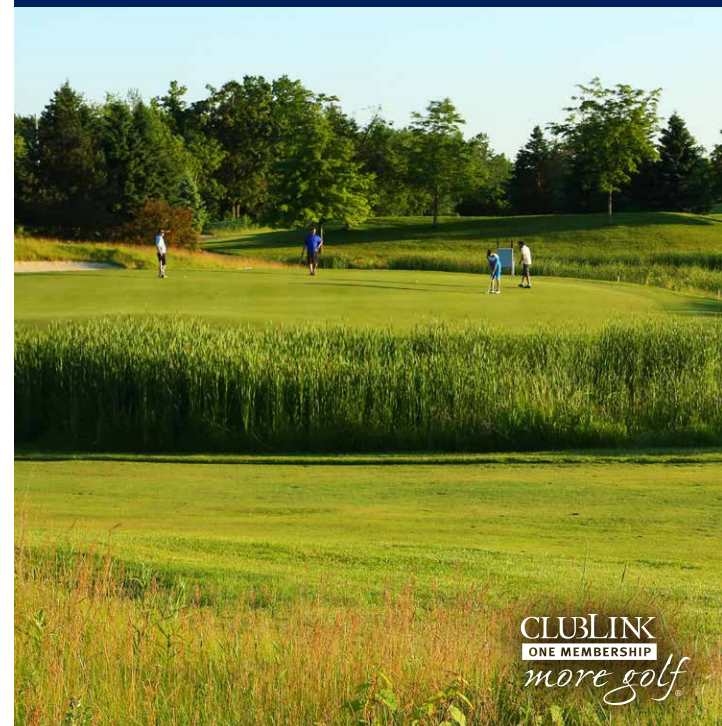

BURLINGTON'S COMPLETE GOLF FACILITY

CLUBLINK
ONE MEMBERSHIP
more golf.

Two 18-hole Championship Courses
Driving Range // Golf Shop // Memberships
Golf Academy // Private and Group Lessons
Custom Club Fitting // Junior Camps and Clinics
Business Meetings and Special Celebrations
Corporate Golf Tournaments // Players Club

1137 #1 Sideroad, Burlington, Ontario
905-336-3660 // hiddenlake@clublink.ca

hiddenlake.clublink.ca